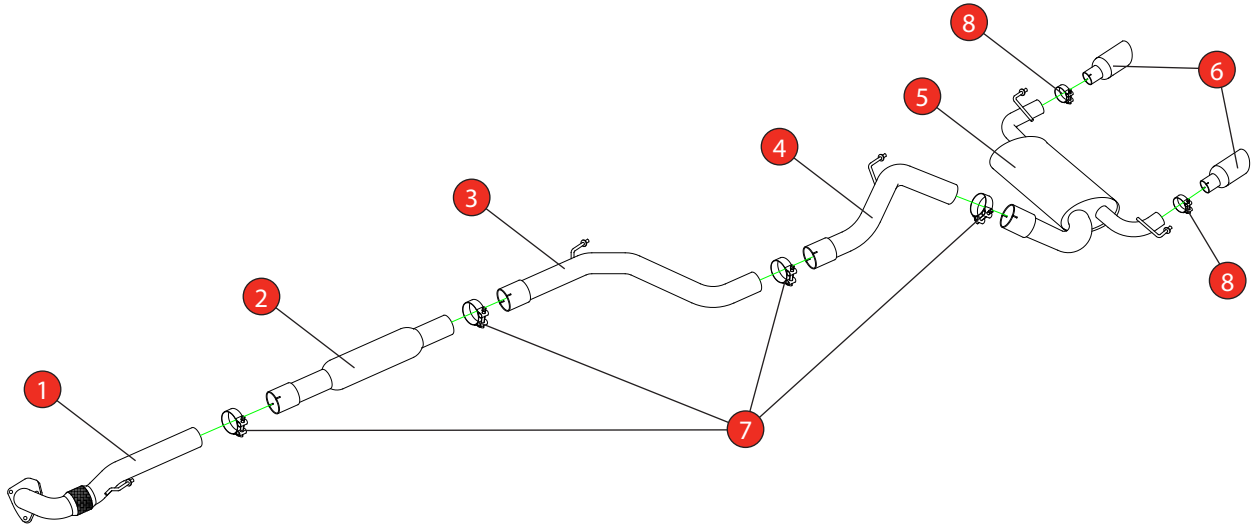

Car	Vauxhall Corsa 'E'VXR	Part No.	SVX064
Year	2015-Current	Fit Kits	258FK
Notes	Where not supplied use original fittings.	Features	Pipe Diameter:- 76mm / 3"

Estimated Fitting Time: 60 Minutes

NO.	PART NO.	DESCRIPTION	QTY
1	850GM	Front Flex Pipe	1
2	852GM	Resonated Centre Section	1
3	853GM	Link Pipe	1
4	854GM	Rear Link Pipe	1
5	855GM	Rear Silencer	1
6	Z023.10061	Polished Ø100mm Daytona Trim	2
Fit Kit			
7	Z016.10062	79.2mm Heavy Duty Clamp	4
8	Z016.10064	65.9mm Heavy Duty Clamp	2

E-MARK	N/A
DATE	15/11/16
ISSUE	00
AUTHORISED	M.Ydlibi

NOTE: ENSURE SCORPION SYSTEM IS CLEAR OF MOVING PARTS AND ALL ORIGINAL FUNCTIONS WORK CORRECTLY.

STAY CONNECTED TO RED POWER.